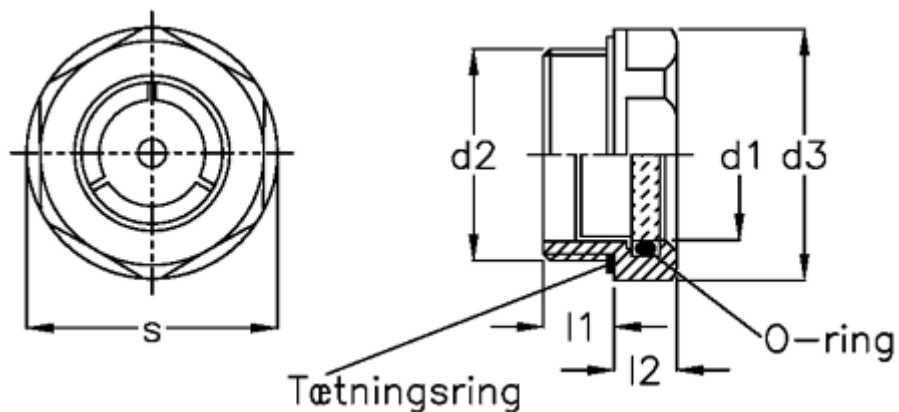

Data Sheet

Article number: 2074318G34BS

Description: E+G Oil level sight glass GN 743-18-G3/4-BS

Measures

d1	= 18
d2	= G3/4
d3	= 32
l1	= 9
l2	= 8
Max pressure	= -
Max vacuum mbar	= -
s	= 30